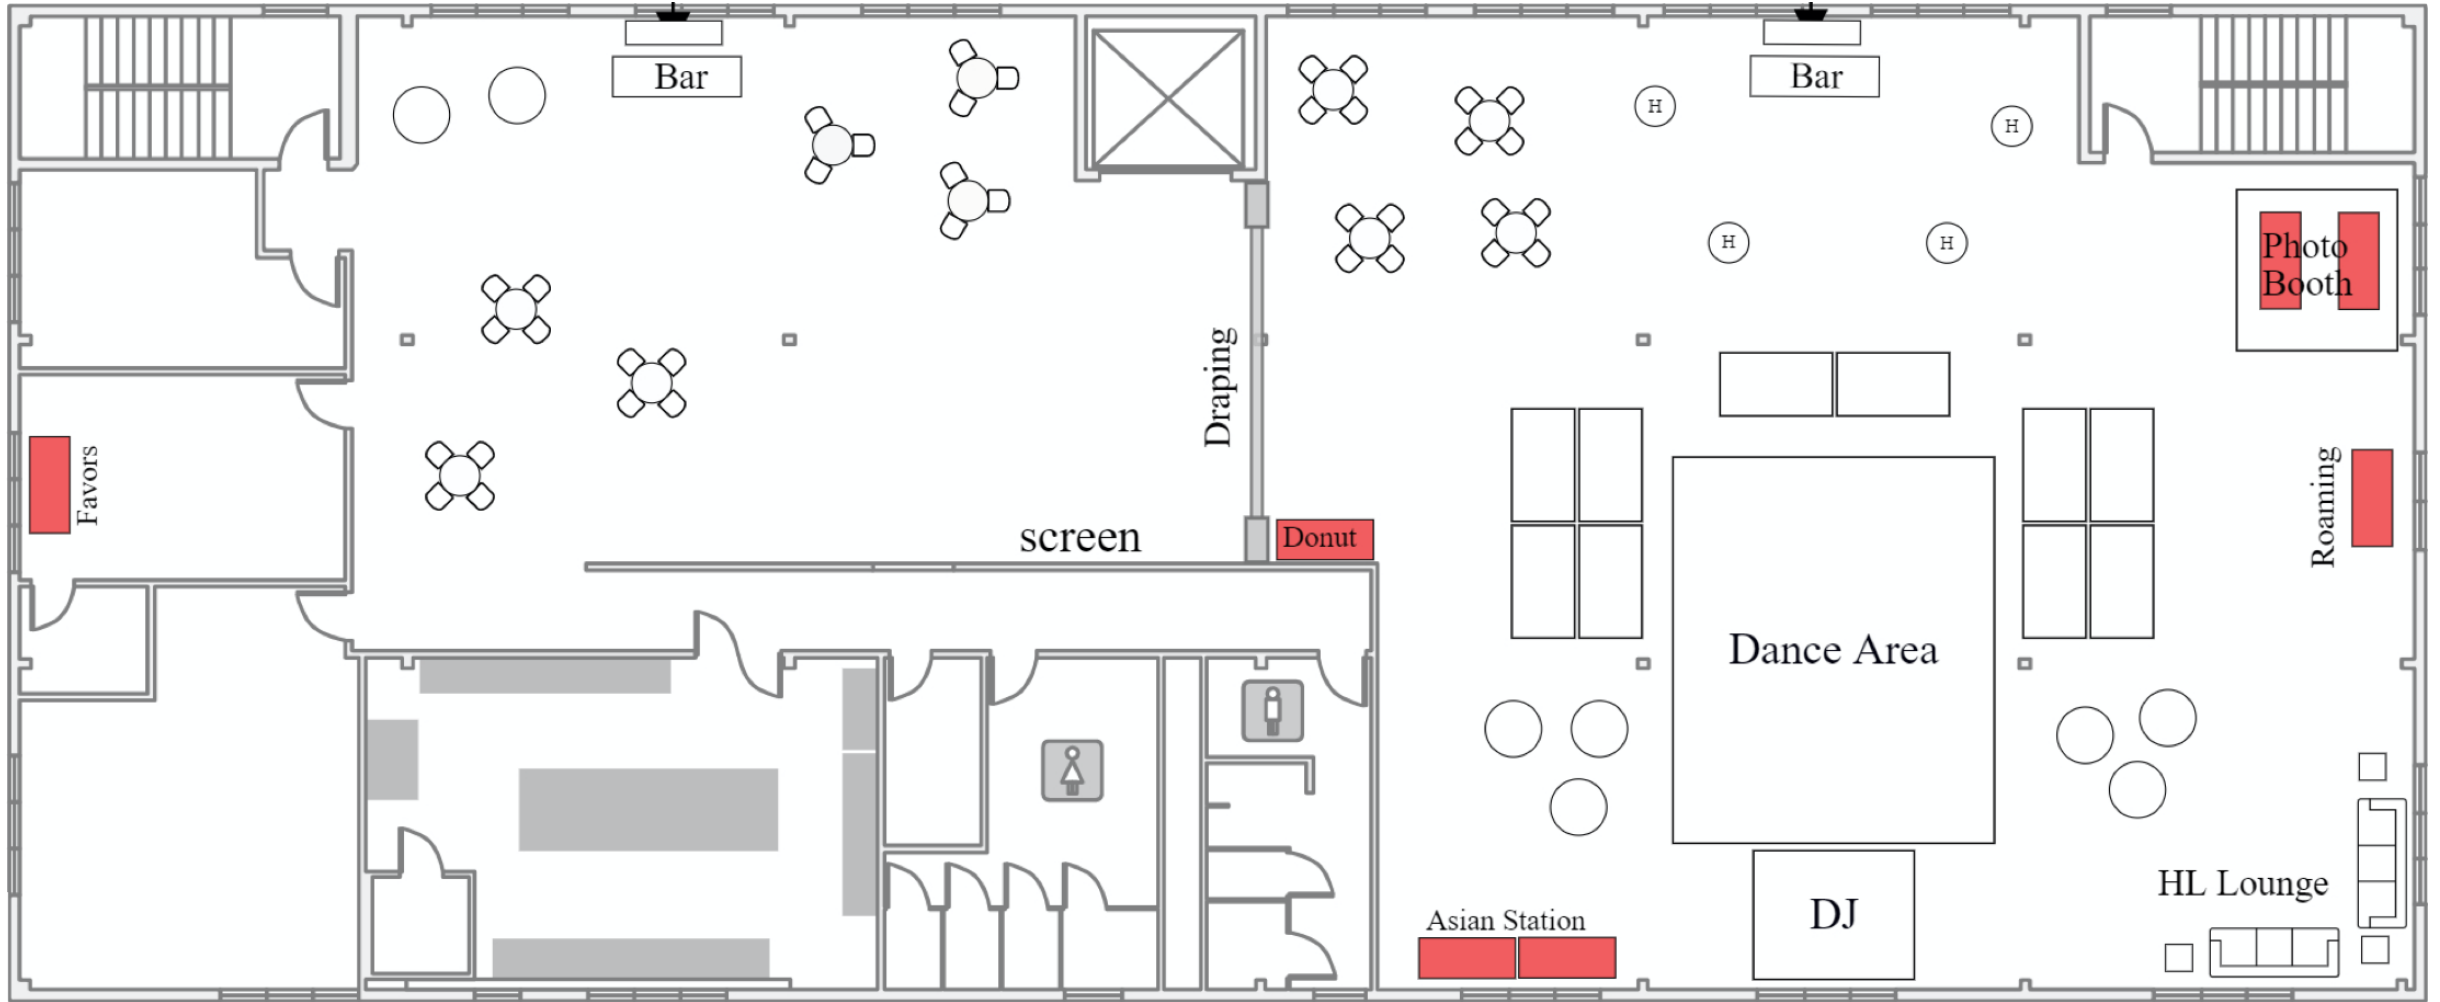

by ONTHEMARC

SAMPLE WEDDING FLOORPLAN

220 Adults, Plated Dinner

HUDSONLOFT

by ONTHEMARC

SAMPLE **BNEI MITZVAH** FLOORPLAN

125 Adults & 50 Kids, Plated Lunch & Kids Buffet

HUDSONLOFT

by ONTHEMARC

SAMPLE NON-PROFIT GALA FLOORPLAN

200 Guests, Dinner Stations

HUDSONLOFT

by ONTHEMARC

SAMPLE SWEET 16 FLOORPLAN

100 Teens, Cocktail Style Dinner

HUDSONLOFT

by ONTHEMARC

BLANK HUDSON LOFT FLOORPLAN

HUDSONLOFT
by ONTHEMARC

LET'S GET PLANNING

HUDSONLOFT@ONTHEMARC.COM

HUDSONLOFT
by **ONTHEMARC**