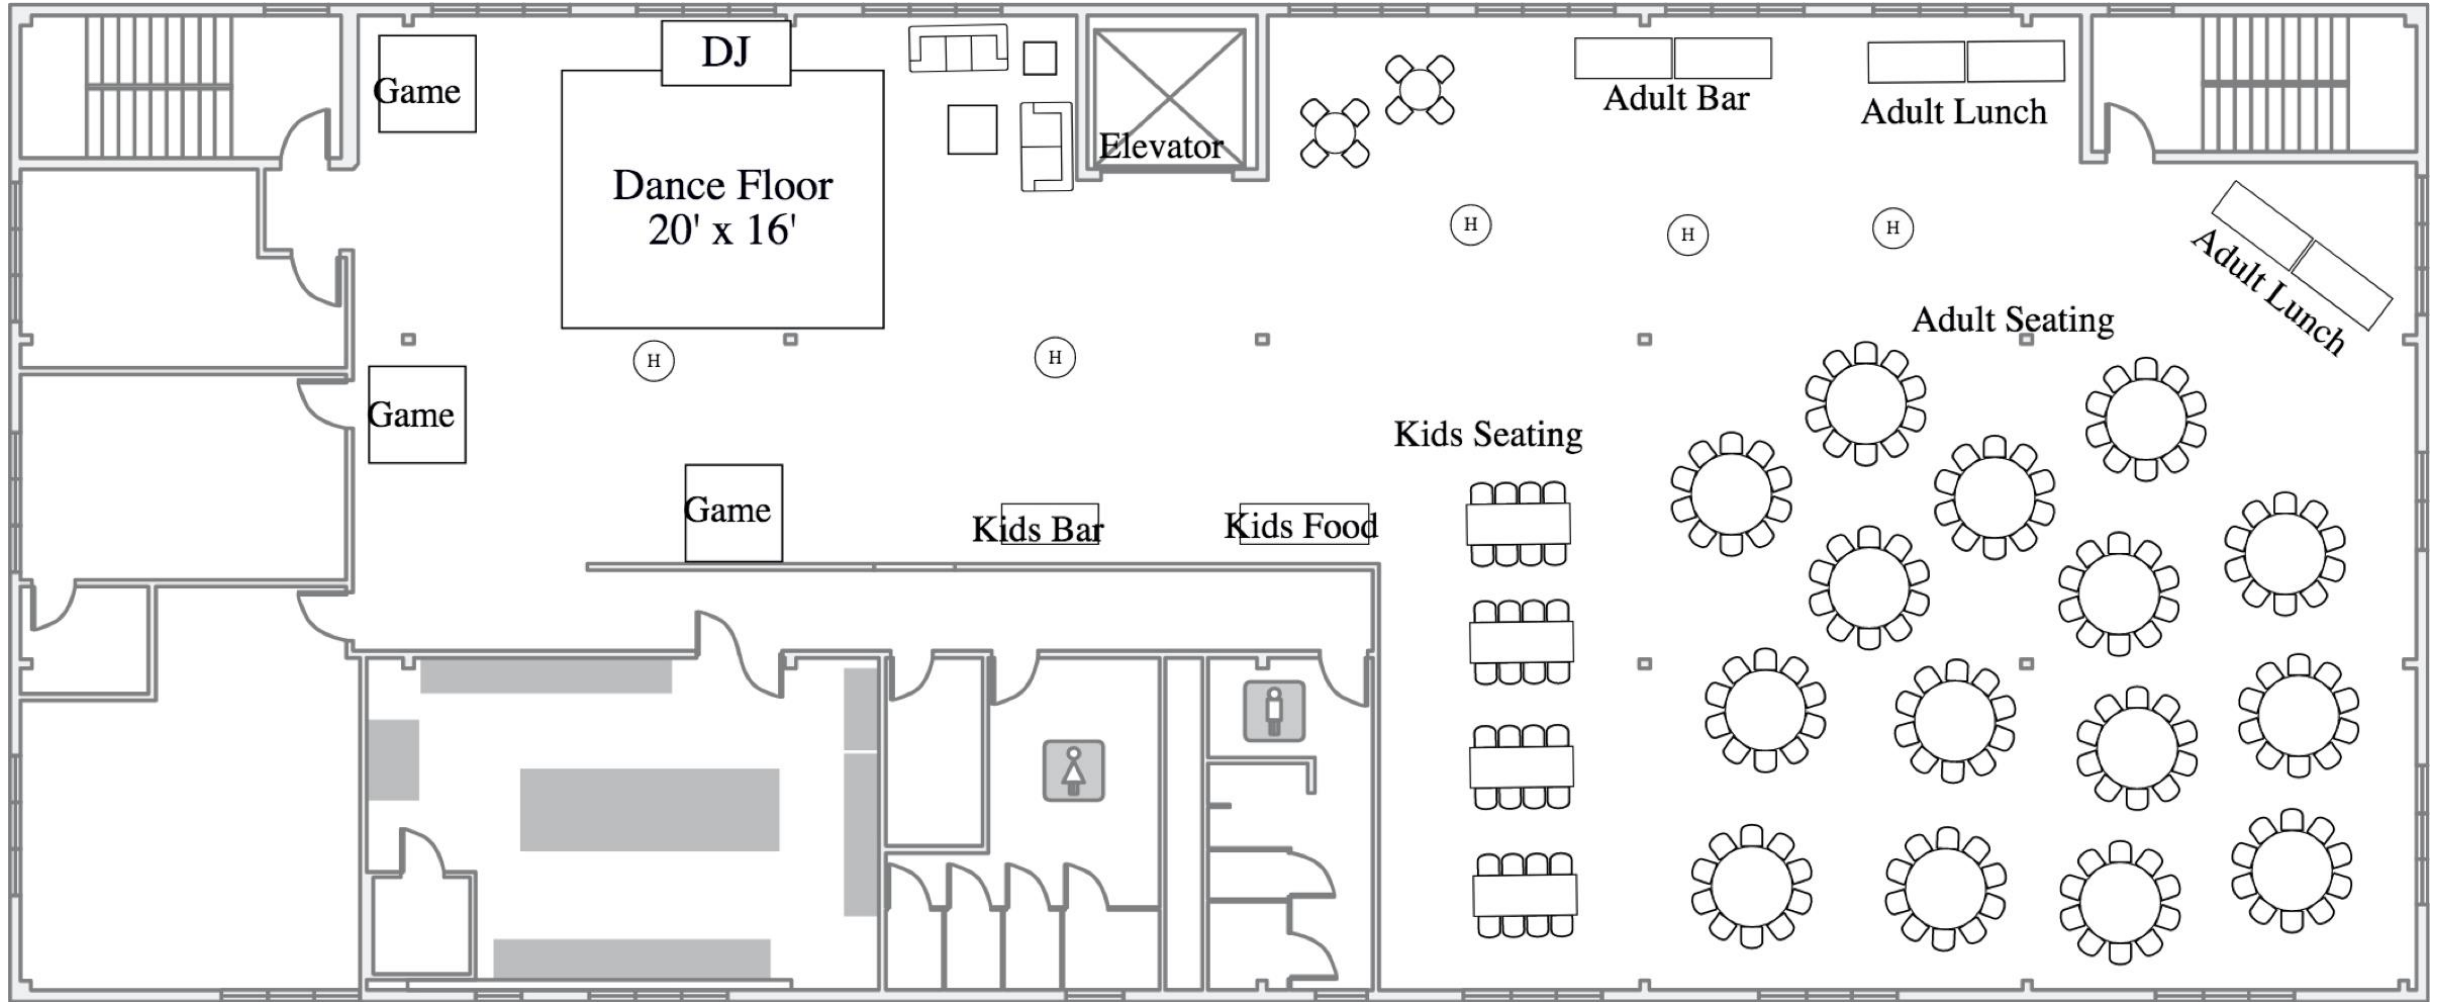

SAMPLE
FLOORPLAN DECK

HUDSONLOFT
by ONTHEMARC

TO INSPIRE HOW WE ACTIVATE
OUR INDUSTRIAL LOFT FOR THE
SEAMLESS EVENT YOU'VE IMAGINED

HUDSONLOFT
by **ONTHEMARC**

SAMPLE WEDDING CEREMONY FLOORPLAN

180 Adults

HUDSONLOFT

by ONTHEMARC

SAMPLE WEDDING FLOORPLAN

220 Adults, Plated Dinner

HUDSONLOFT

by ONTHEMARC

SAMPLE **BNEI MITZVAH** FLOORPLAN

125 Adults & 50 Kids, Plated Lunch & Kids Buffet

HUDSONLOFT

by ONTHEMARC

SAMPLE NON-PROFIT GALA FLOORPLAN

200 Guests, Dinner Stations

HUDSONLOFT

by ONTHEMARC

SAMPLE SWEET 16 FLOORPLAN

100 Teens, Cocktail Style Dinner

HUDSONLOFT