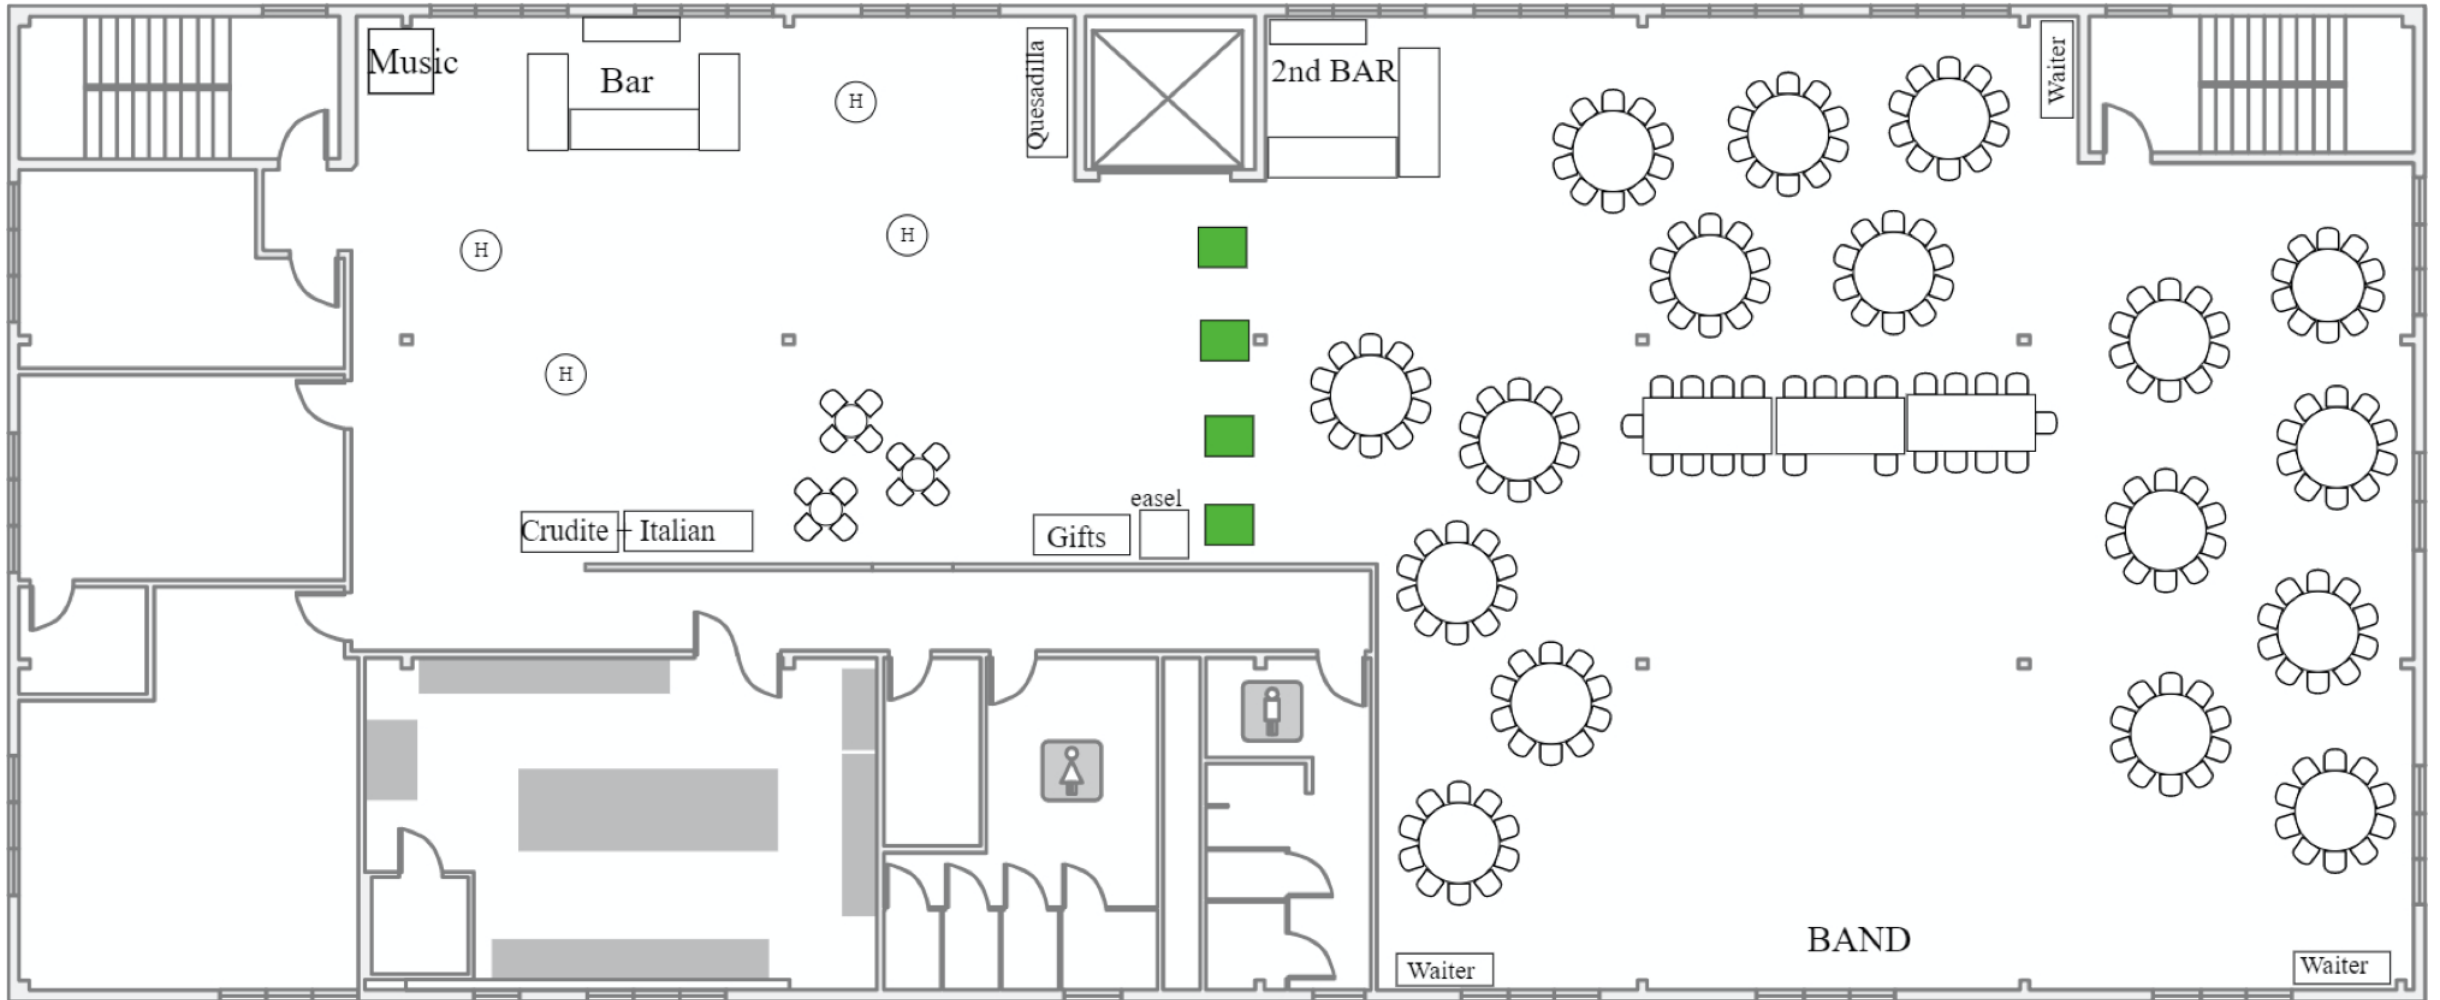

by ONTHEMARC

SAMPLE WEDDING FLOORPLAN

220 Adults, Plated Dinner

HUDSONLOFT

by ONTHEMARC

SAMPLE **BNEI MITZVAH** FLOORPLAN

125 Adults & 50 Kids, Plated Lunch & Kids Buffet

HUDSONLOFT

by ONTHEMARC

SAMPLE NON-PROFIT GALA FLOORPLAN

200 Guests, Dinner Stations

HUDSONLOFT

by ONTHEMARC

SAMPLE SWEET 16 FLOORPLAN

100 Teens, Cocktail Style Dinner

HUDSONLOFT