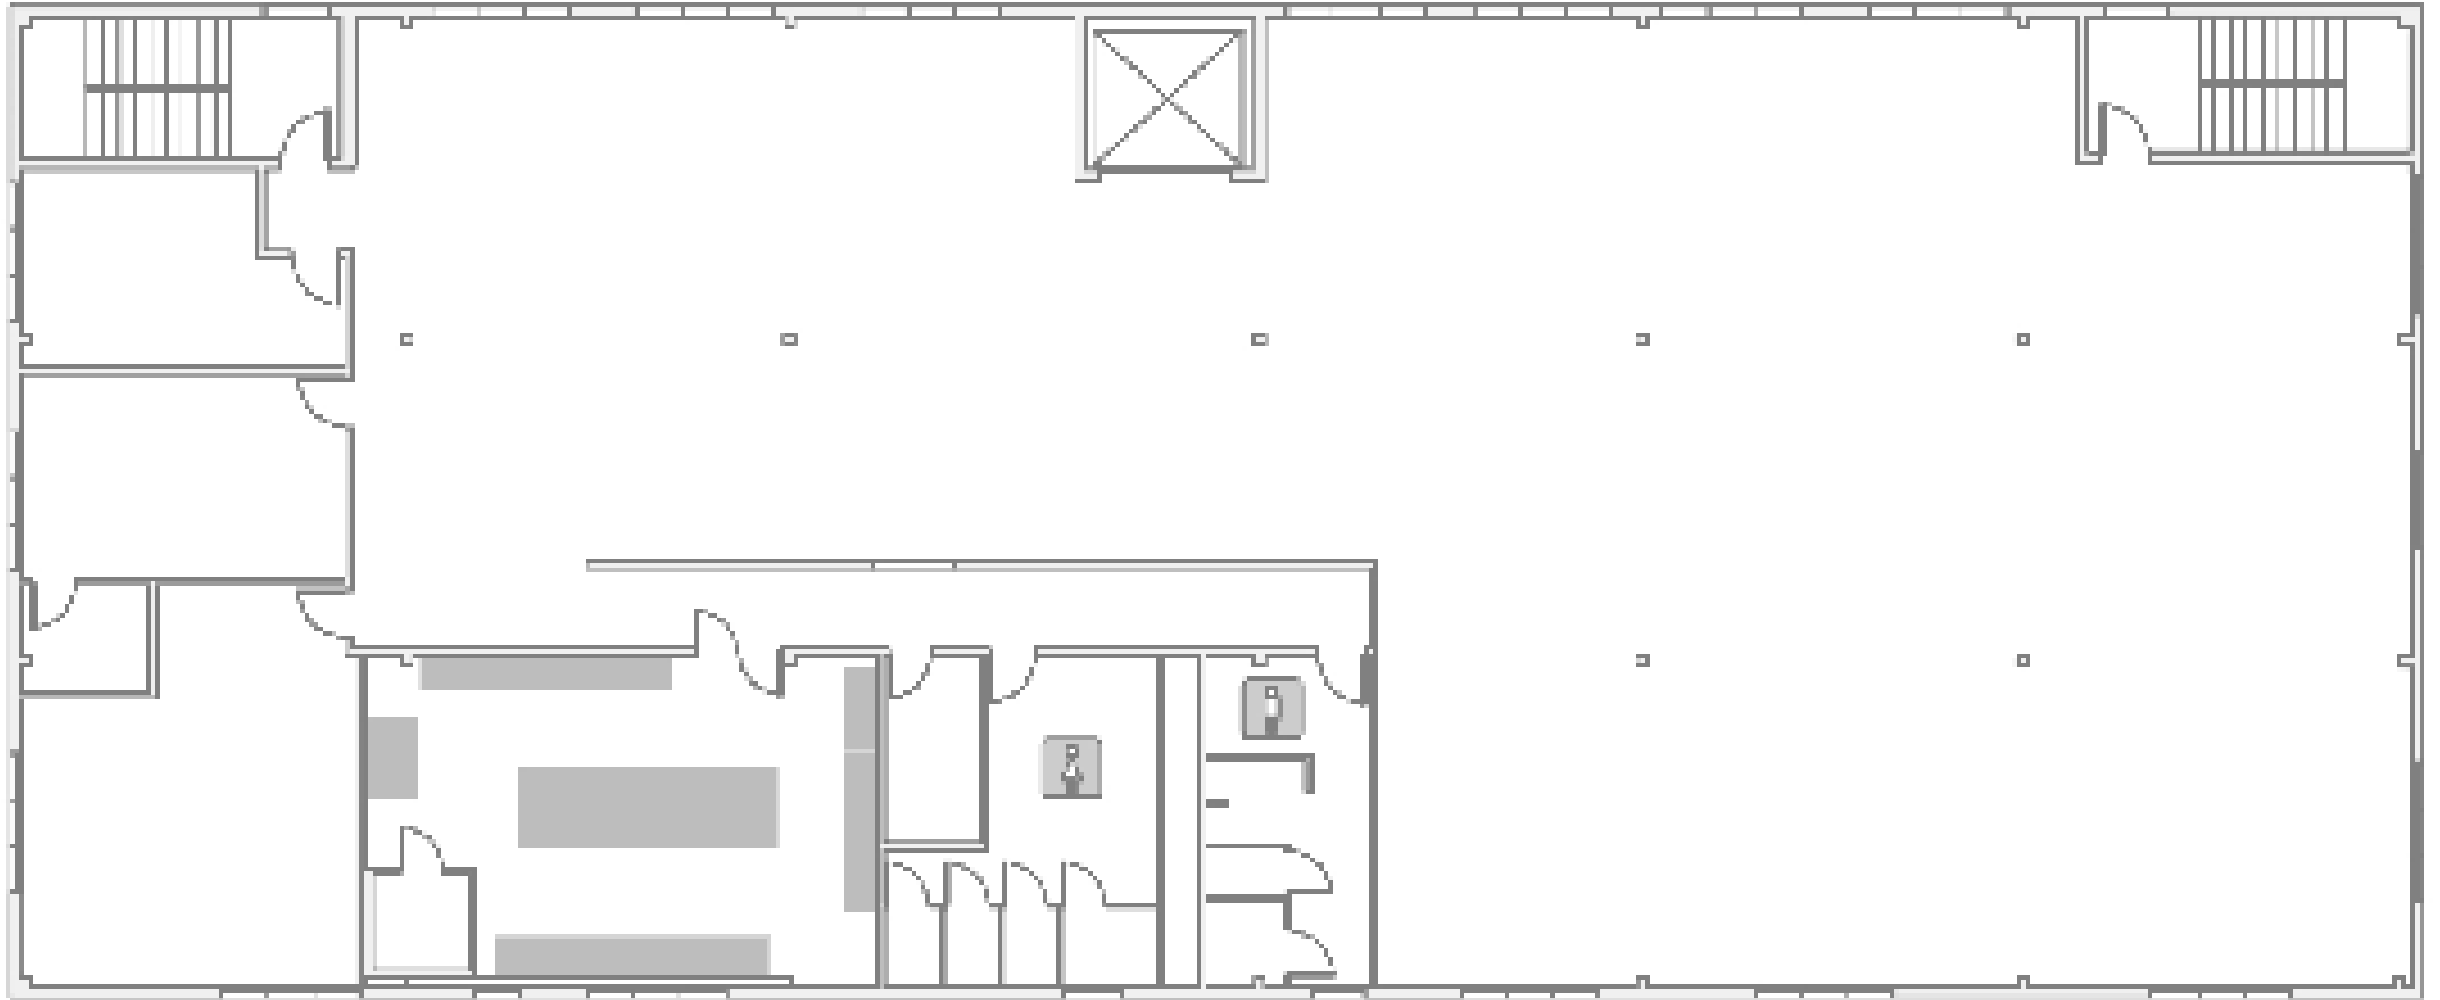

BLANK HUDSON LOFT FLOORPLAN

HUDSONLOFT
by ONTHEMARC