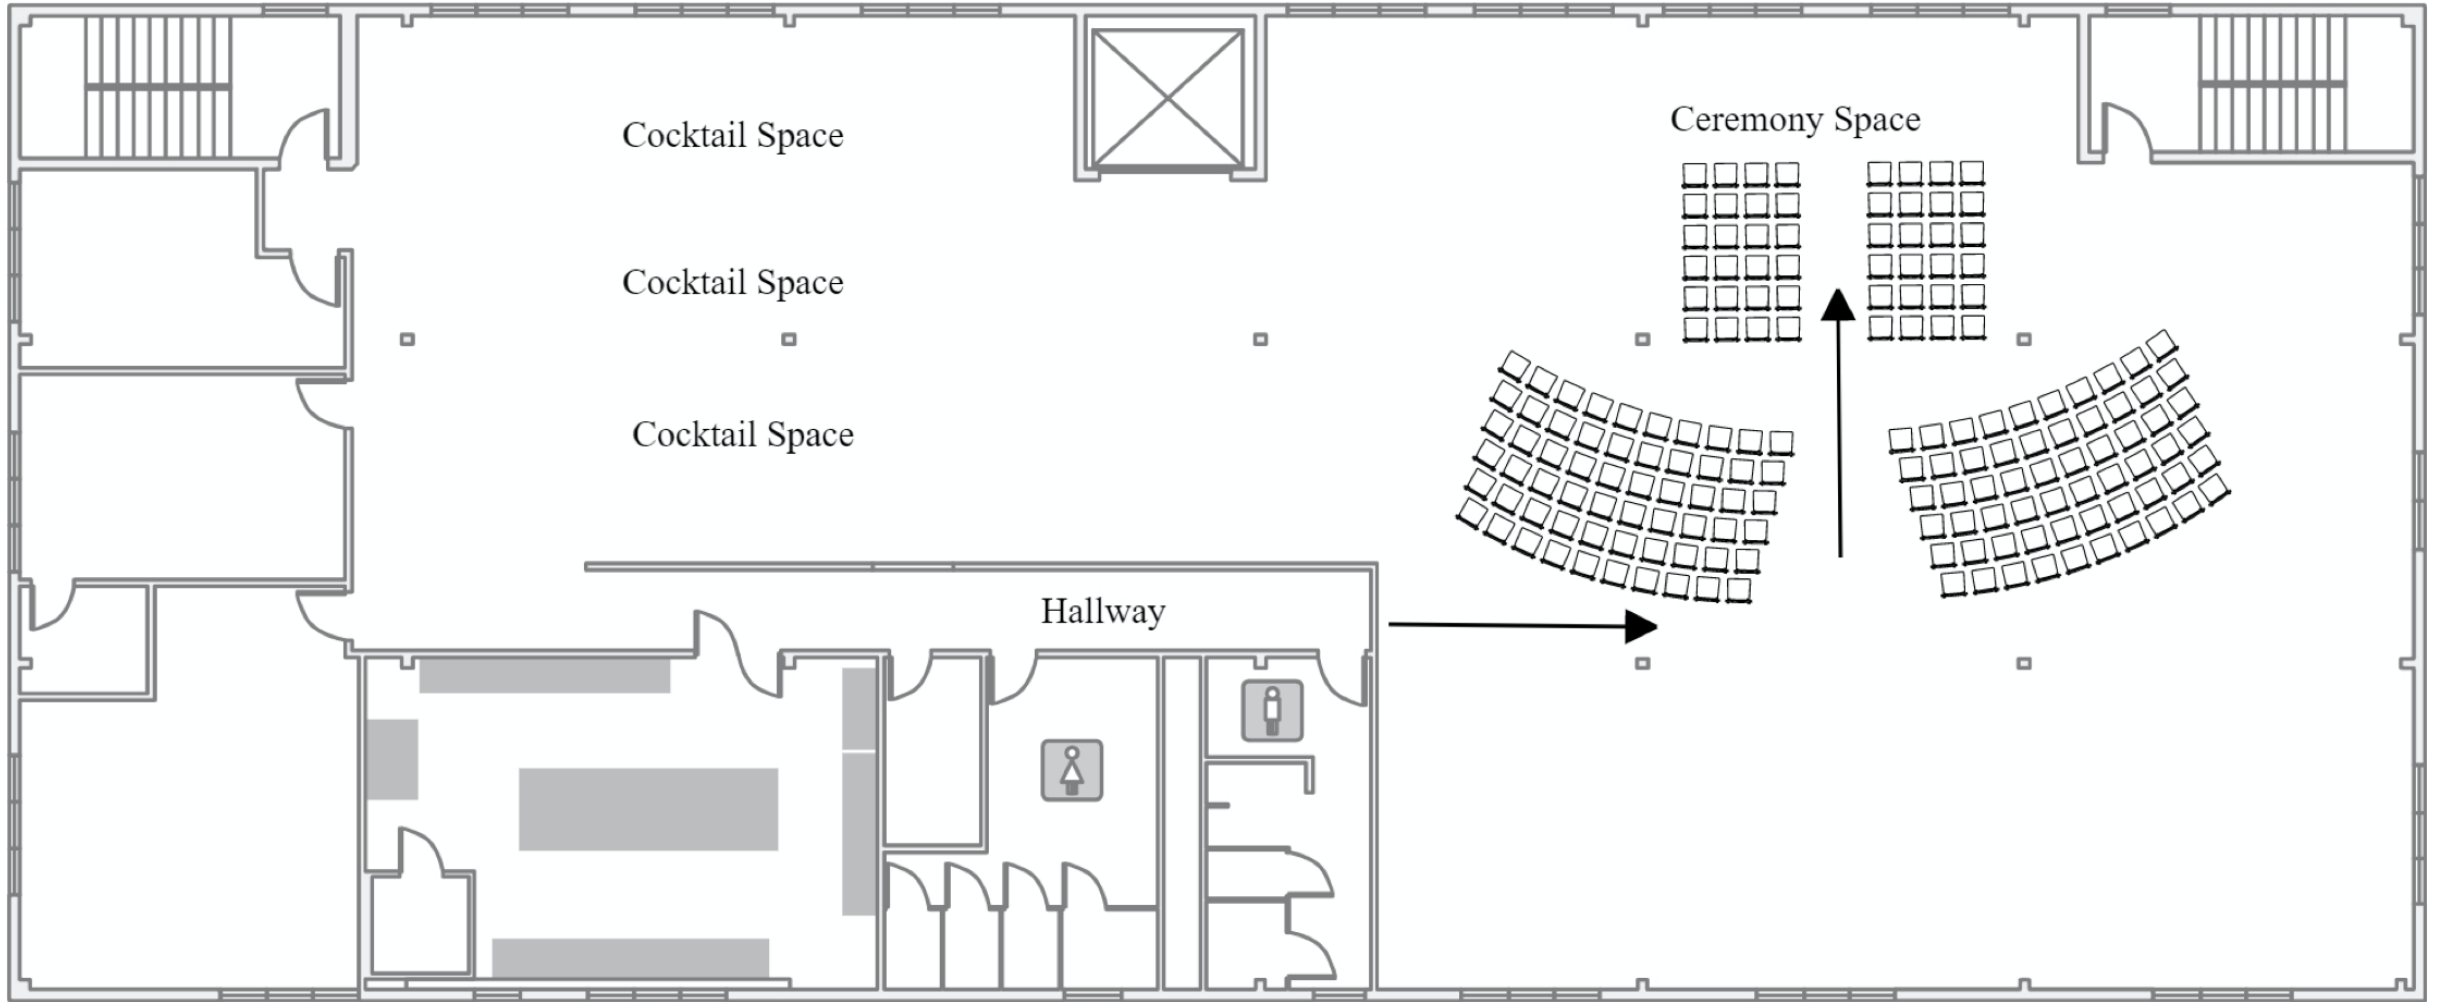

SAMPLE
FLOORPLAN DECK

HUDSONLOFT
by ONTHEMARC

TO INSPIRE HOW WE ACTIVATE
OUR INDUSTRIAL LOFT FOR THE
SEAMLESS EVENT YOU'VE IMAGINED

HUDSONLOFT
by **ONTHEMARC**

SAMPLE WEDDING CEREMONY FLOORPLAN

180 Adults

HUDSONLOFT

by ONTHEMARC

SAMPLE WEDDING FLOORPLAN

220 Adults, Plated Dinner

HUDSONLOFT

by ONTHEMARC

SAMPLE **BNEI MITZVAH** FLOORPLAN

125 Adults & 50 Kids, Plated Lunch & Kids Buffet

HUDSONLOFT

by ONTHEMARC

SAMPLE NON-PROFIT GALA FLOORPLAN

200 Guests, Dinner Stations

HUDSONLOFT

by ONTHEMARC

SAMPLE SWEET 16 FLOORPLAN

100 Teens, Cocktail Style Dinner

HUDSONLOFT