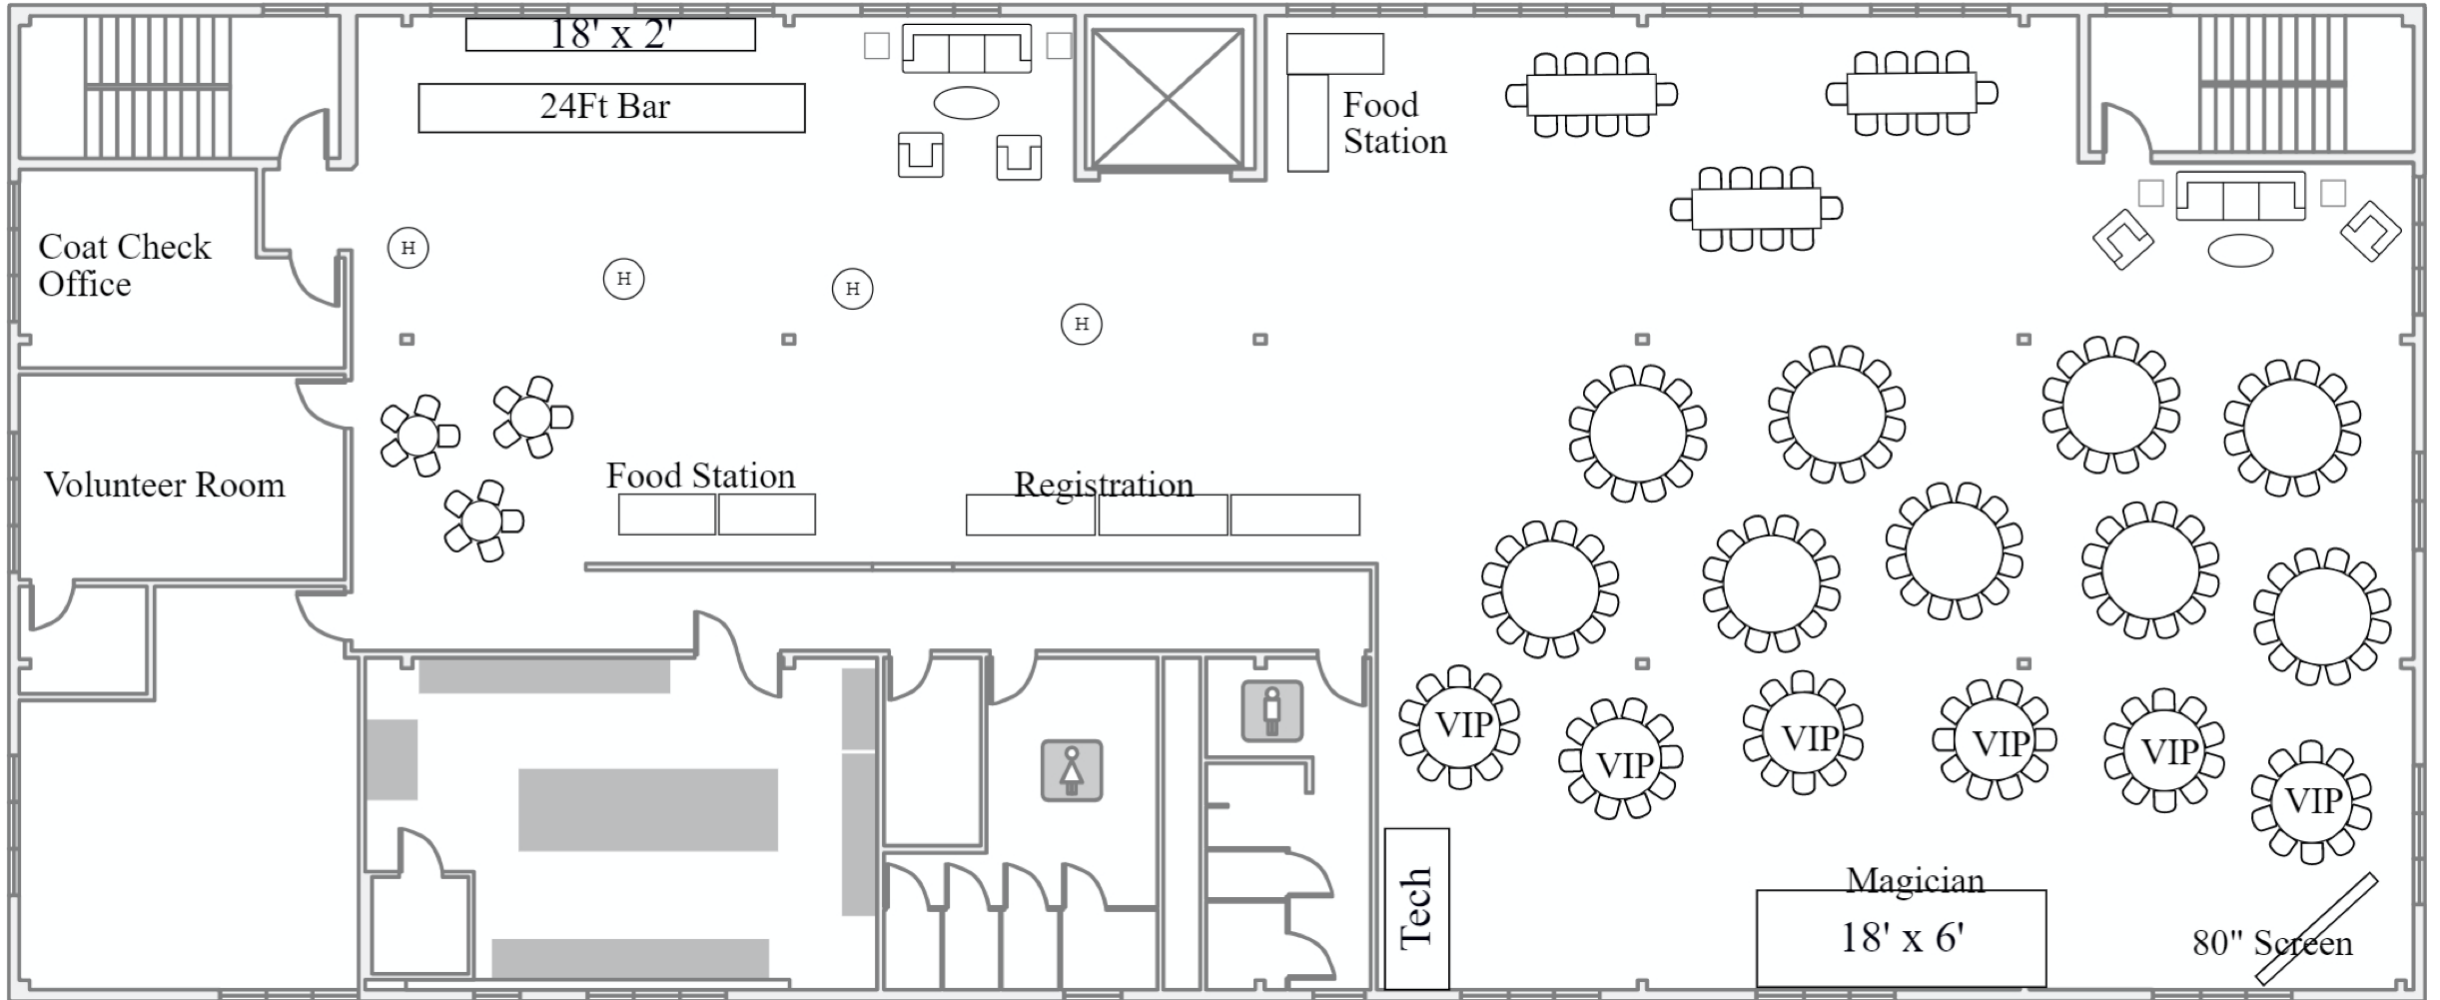

by ONTHEMARC

SAMPLE WEDDING FLOORPLAN

220 Adults, Plated Dinner

HUDSONLOFT

by ONTHEMARC

SAMPLE **BNEI MITZVAH** FLOORPLAN

125 Adults & 50 Kids, Plated Lunch & Kids Buffet

HUDSONLOFT

by ONTHEMARC

SAMPLE NON-PROFIT GALA FLOORPLAN

200 Guests, Dinner Stations

HUDSONLOFT

by ONTHEMARC

SAMPLE SWEET 16 FLOORPLAN

100 Teens, Cocktail Style Dinner

HUDSONLOFT